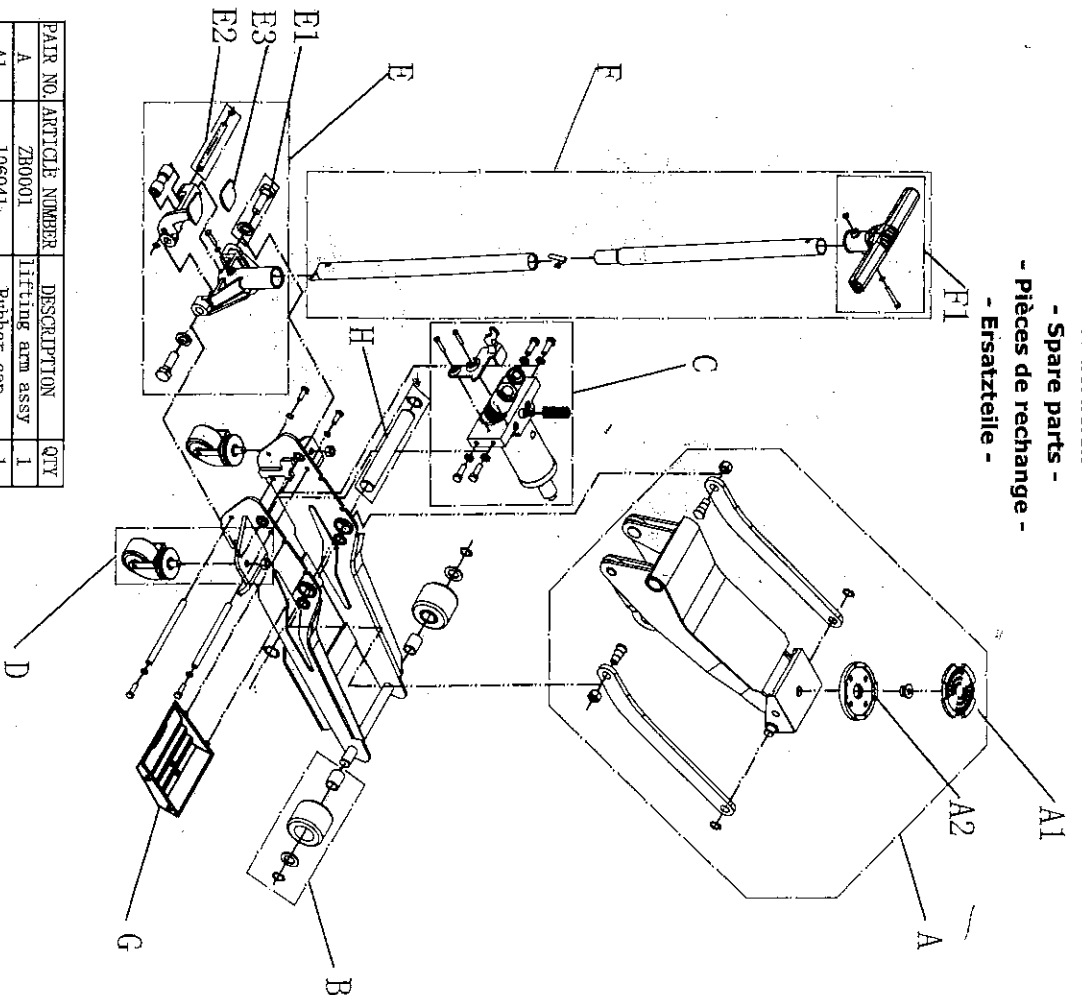

- Onderdelen -
- Spare parts -
- Pièces de rechange -
- Ersatzteile -

PAIR NO.	ARTICLE NUMBER	DESCRIPTION	QTY
A	Z80001	lifting arm assy	1
A1	106041	Rubber cap	1
A2	L0180025	saddle	1
B	106043	Wheel sets	2
C	ZD0002	cylinder assy	1
D	106042	Wheel sets	2
E		Handle socket	1
E1	L0180030	screwdriver clip	2
E2	L0180031&L05100005	axle clip	1
F3	L06047	Rubber cap	1
F	CMS003	Handle assy	1
F1	L06043&	Handle screw	1
G	L06044	Spare part tray	1
H	L0180026	axle clip	1