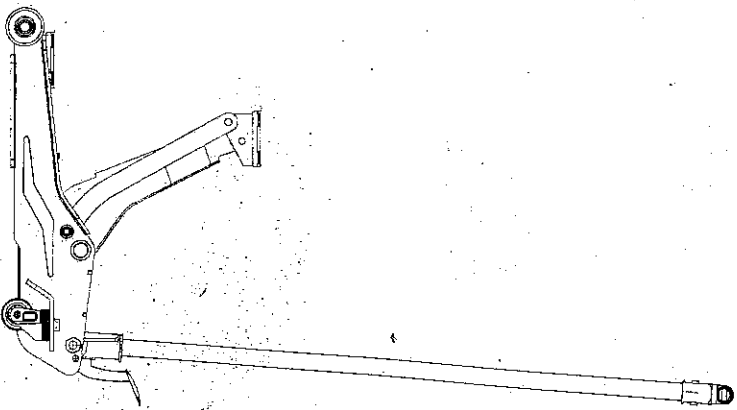

Gaithers
PROFESSIONAL EQUIPMENT

CE

Manual GT-3.0