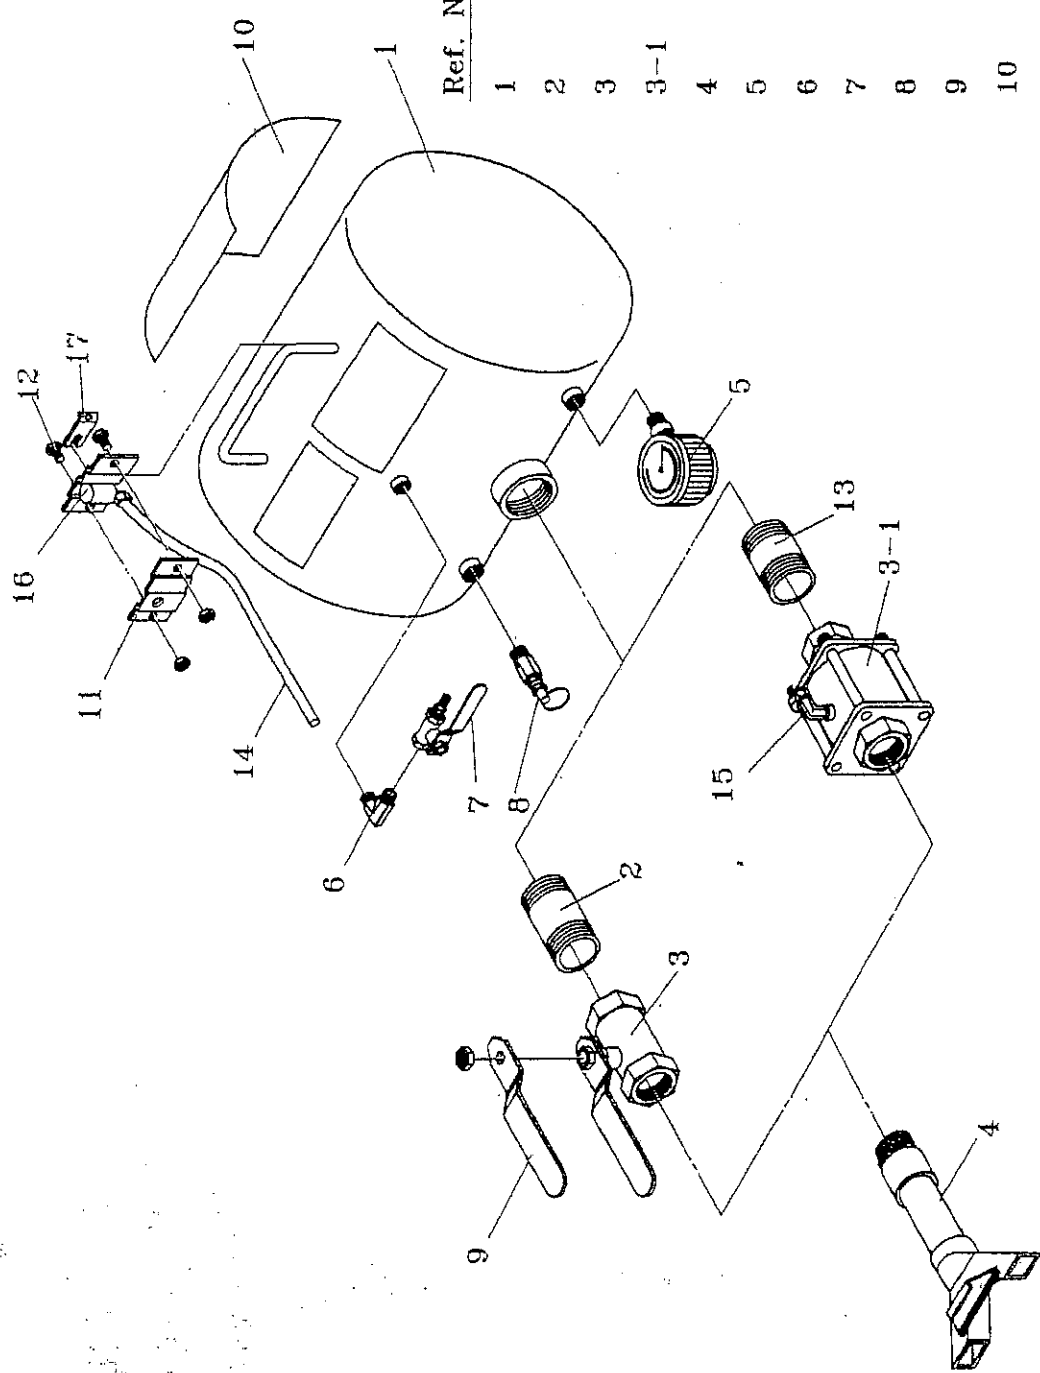

DATE 10-15-47 DRAWN BY 111

Replacement Parts List

<u>Ref. No.</u>	<u>Part No.</u>	<u>Description</u>
1	12910	Air Tank
2	12911	Pipe Nipple
3	12912	Release Valve
3-1	12912-A	Auto Valve
4	12913	Barrel w/lock nut
5	12914	Pressure Gauge
6	12915	90 degree NPT
7	12916	Intake Valve
8	12917	Safety Valve(150 psi)
9	12918	Handle and nut
10	12919	Decal(white)
11	12920	Lock Bracket Plates
12	12921	Bolt and Nut Each
13	12922	Short Nipple
14	12923	Nylon Hose
15	12924	90 degree Connector
16	12925	Switch Valve
17	12926	Safety Insert Clip