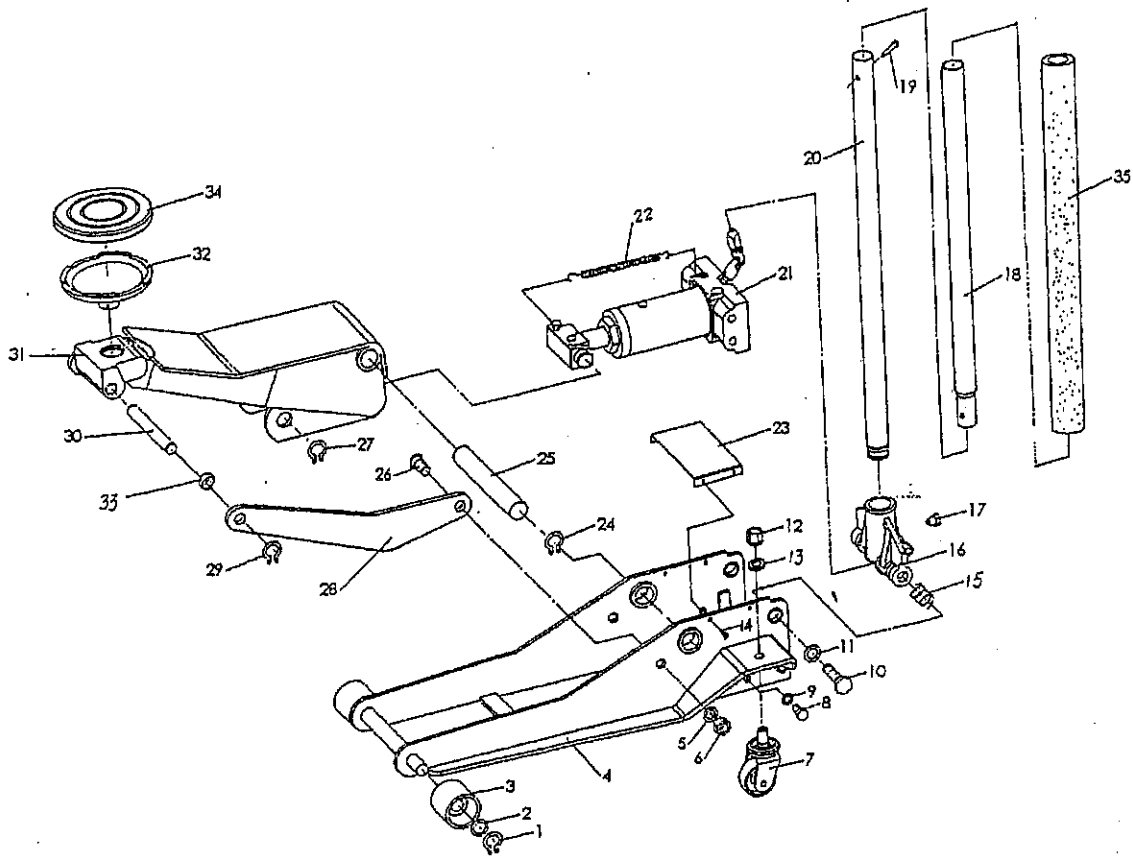

2.5 Ton
low profile

Spare Part List

Model No. Y422500

Pos.	Art.no.	Description	Pos.	Art.no.	Description
1	Y422500-1	Retaining ring	21	Y422500-21	Power unit assy
2	Y422500-2	Washer	22	Y422500-22	Spring
3	Y422500-3	Wheel	23	Y422500-23	Inspection plate
4	Y422500-4	Side plate assy	24	Y422500-24	Retaining ring
5	Y422500-5	Washer 16	25	Y422500-25	Shaft arm
6	Y422500-6	Hex nut M16	26	Y422500-26	Bolt
7	Y422500-7	Caster assembly	27	Y422500-27	Retaining ring
8	Y422500-8	Hex bolt M12x20	28	Y422500-28	Long linkage
9	Y422500-9	Spring washer	29	Y422500-29	Retaining ring
10	Y422500-10	Bolt	30	Y422500-30	Linkage axle
11	Y422500-11	Spring washer	31	Y422500-31	Lift arm assembly
12	Y422500-12	Nut M16	32	Y422500-32	Saddle
13	Y422500-13	Spring washer	33	Y422500-33	Separating sleeve
14	Y422500-14	Screw	34	Y422500-34	Rubber saddle pad
15	Y422500-15	Torsion spring	35	Y422500-35	Handle bumper
16	Y422500-16	Handle socket			
17	Y422500-17	Bolt	FW	Y422500-FW	Front wheel kit
18	Y422500-18	Handle upper	RK	Y422500-RK	Repair kit
19	Y422500-19	Hex bolt M6x35	RW	Y422500-RW	Rear wheel kit
20	Y422500-20	Handle lower			