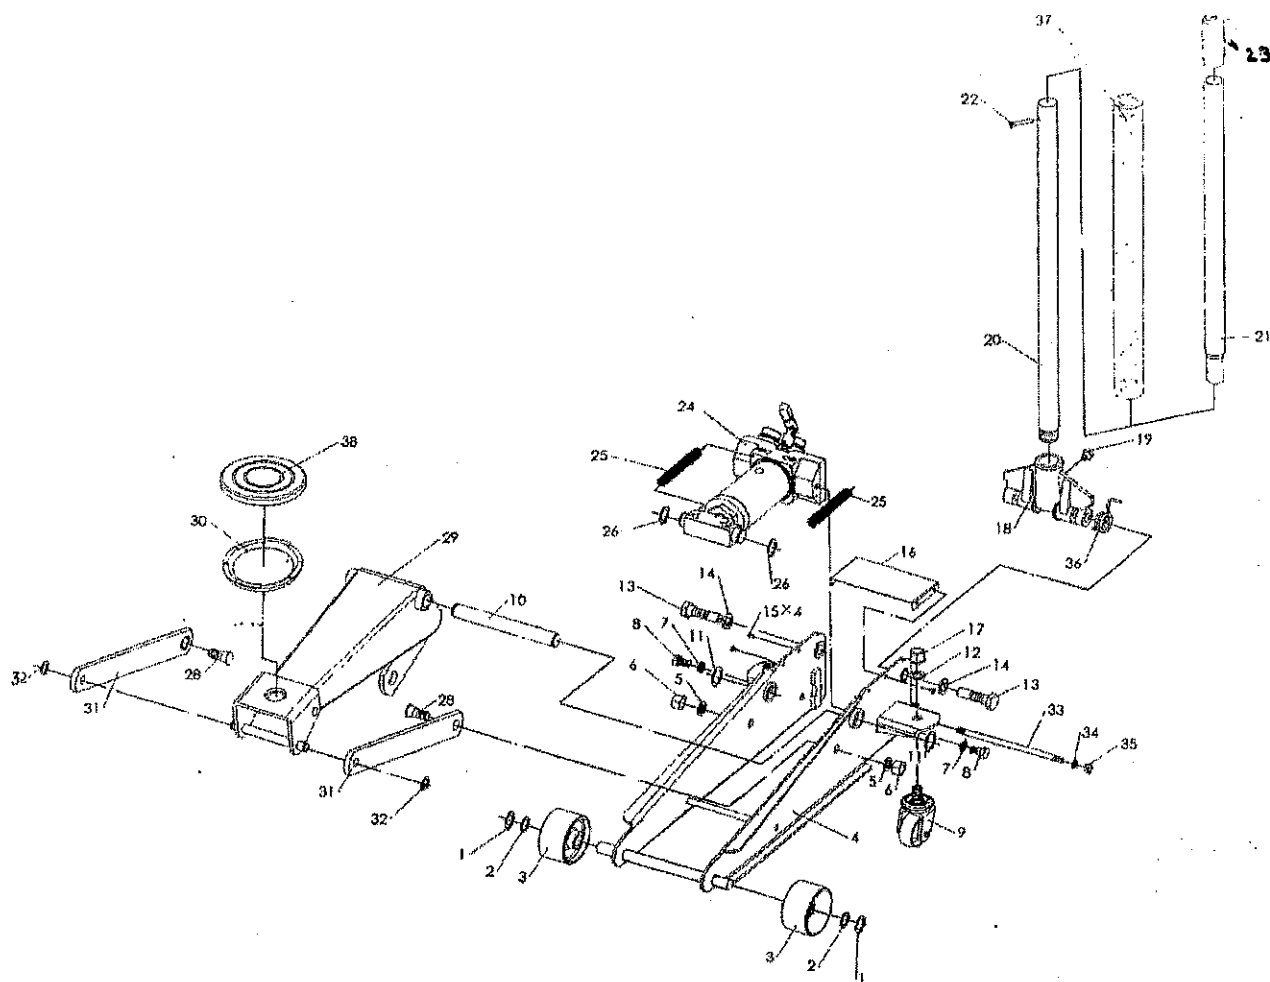

Spare Part List

Y420303

Pos.	Art. Nummer	Omschrijving	Pos.	Art. Nummer	Omschrijving
1	Y420303-1	Retaining ring	20	Y420303-20	Lower Handle
2	Y420303-2	Washer	21	Y420303-21	Upper Handle
3	Y420303-3	Wheel	22	Y420303-22	Bolt M6x35
4	Y420303-4	Side Plate Assy.	23	Y420303-23	Top Cover
5	Y420303-5	Washer	24	Y420303-24	Power unit assy
6	Y420303-6	Nut M16	25	Y420303-25	Spring
7	Y420303-7	Spring Washer	26	Y420303-26	Retaining Ring
8	Y420303-8	Bolt M12x20	27	Y420303-27	Block linkage
9	Y420303-9	Rear Caster Assy.	28	Y420303-28	Bolt
10	Y420303-10	Shaft Arm	29	Y420303-29	Lifting Arm
11	Y420303-11	Retaining ring	30	Y420303-30	Saddle
12	Y420303-12	Spring Washer	31	Y420303-31	Long Linkage
13	Y420303-13	Bolt	32	Y420303-32	Retaining Ring
14	Y420303-14	Spring washer	33	Y420303-33	Pull Rod
15	Y420303-15	Spring washer	34	Y420303-34	Washer
16	Y420303-16	Cover	35	Y420303-35	Nut M12
17	Y420303-17	Nut M16	36	Y420303-36	Torsion Spring
18	Y420303-18	Handle Socket	37	Y420303-37	HANDLE BUMPER
19	Y420303-19	Bolt	RK	Y420303-RK	Repair kit