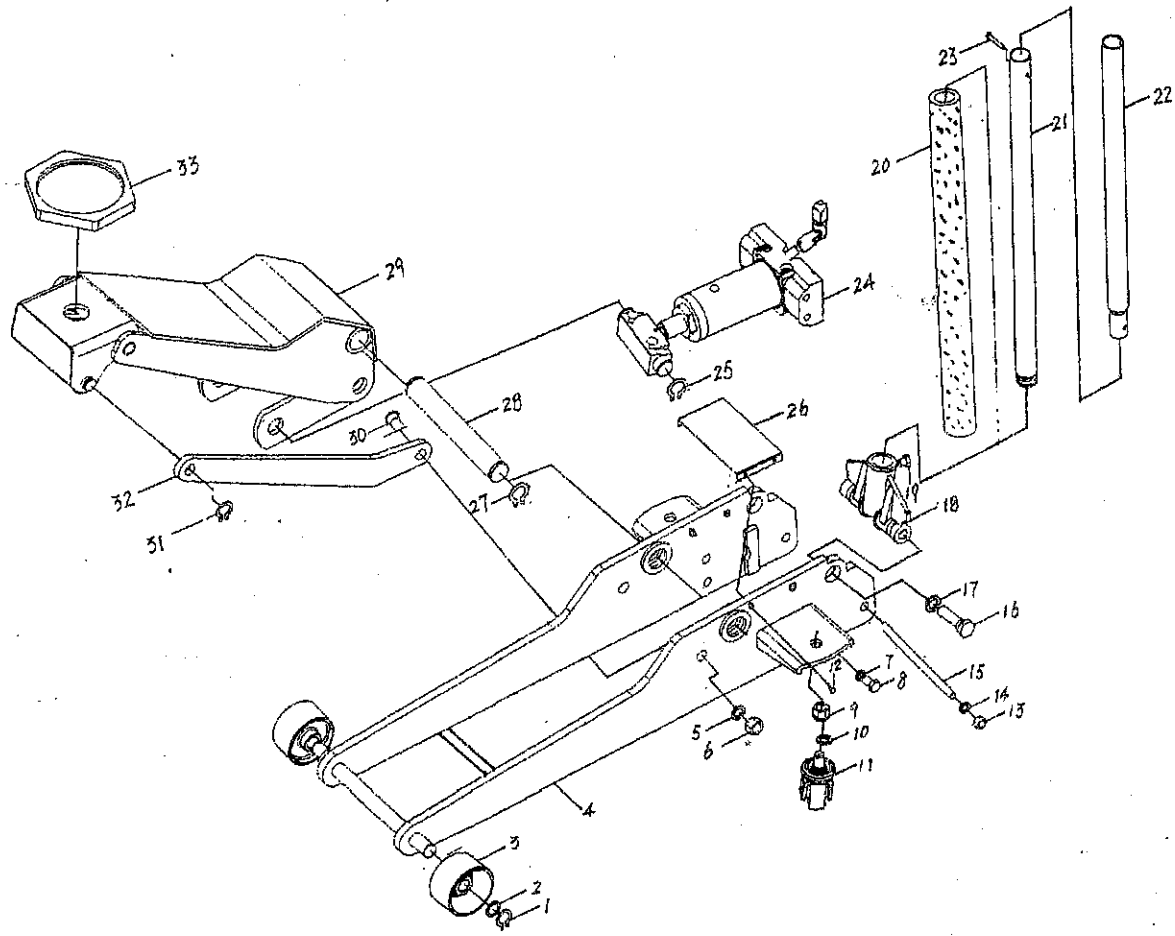

2.25 low pro
 long chassis
 turbo lift

Spare Part List

Model No. Y420225

Pos.	Art. No.	Description	Pos.	Art. No.	Description
1	Y420225-1	Retaining Ring	18	Y420225-18	Handle Socket
2	Y420225-2	Washer 20	19	Y420225-19	Bolt
3	Y420225-3	Wheel	20	Y420225-20	Handle Bumper
4	Y420225-4	Side Plate Assy	21	Y420225-21	Handle Lower
5	Y420225-5	Washer 16	22	Y420225-22	Handle Upper
6	Y420225-6	Hex Nut M16	23	Y420225-23	Hex Bolt M6 × 35
7	Y420225-7	Spring Washer 12	24	Y420225-24	Power Unit Assy
8	Y420225-8	Hex Bolt M12 × 20	25	Y420225-25	Retaining Ring 25
9	Y420225-9	Nut M18	26	Y420225-26	Inspection Plate
10	Y420225-10	Spring Washer 18	27	Y420225-27	Retaining Ring 30
11	Y420225-11	Caster Assembly	28	Y420225-28	Shaft Arm
12	Y420225-12	Screws	29	Y420225-29	Lift Arm Assembly
13	Y420225-13	Hex Nut M12	30	Y420225-30	Bolt
14	Y420225-14	Washer 12	31	Y420225-31	Retaining Ring 18
15	Y420225-15	Pull Rod	32	Y420225-32	Long Linkage
16	Y420225-16	Bolt	33	Y420225-33	Saddle
17	Y420225-17	Spring Washer 18			