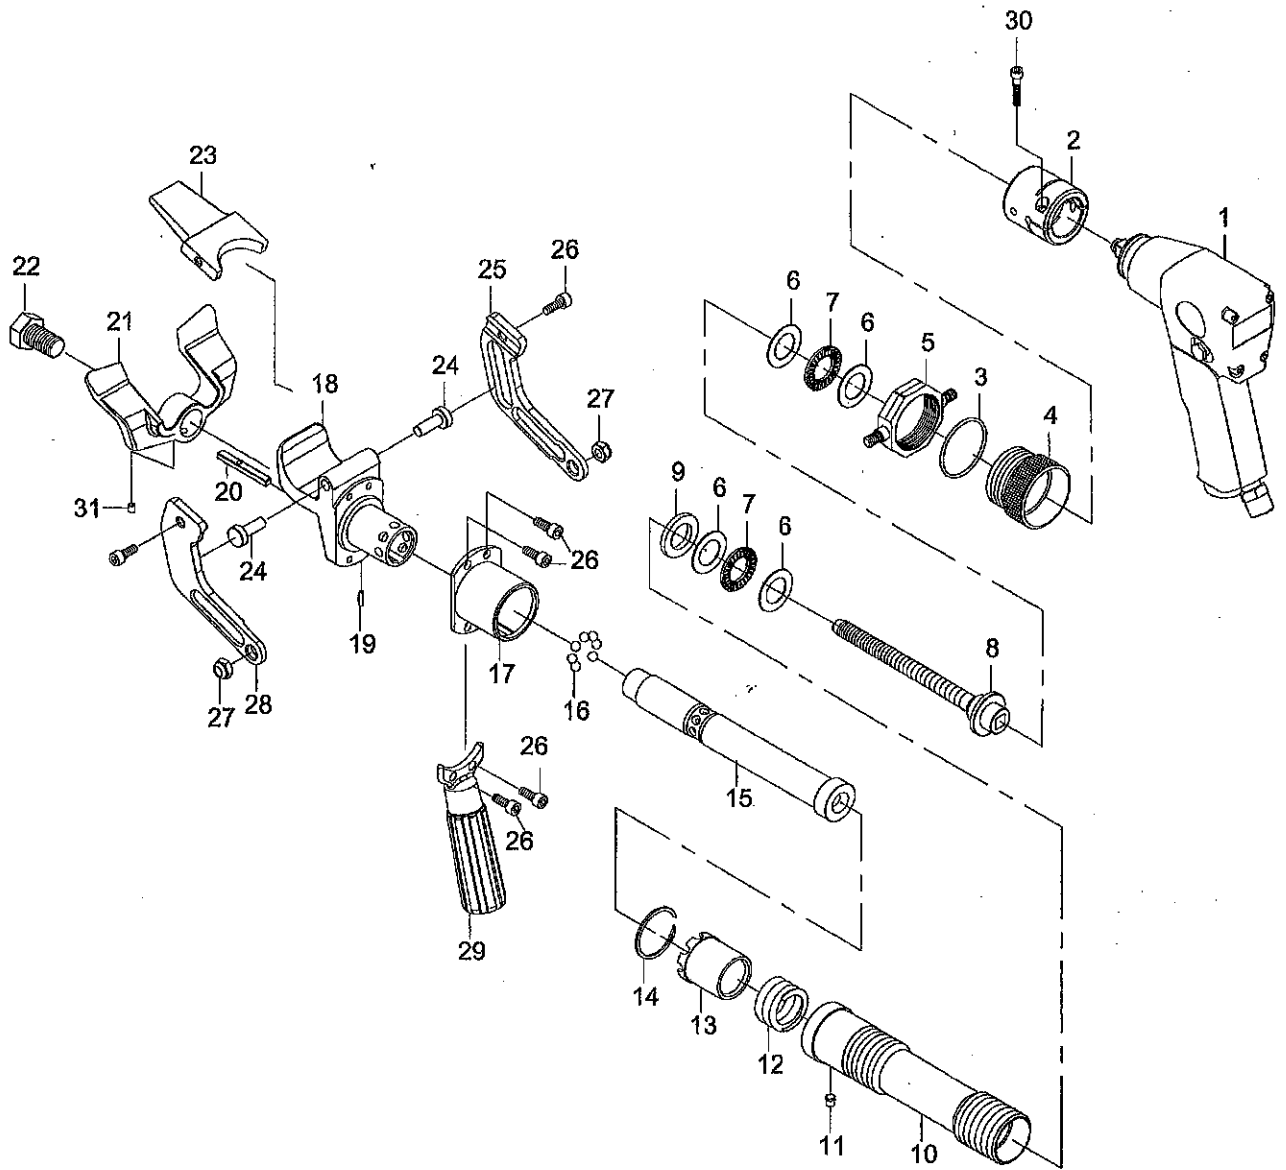

TIRE TOOL

Index No.	Parts No.	Description	Index No.	Parts No.	Description
1	SG-0775	Impact Wrench Tool	17	TF-404033	Lock Seat
2	TF-404041	Connector	18	TF-404034	Lock Hook
3	OR03805200	O-Ring (Ø38.5xØ2)	19	40317-13	Spring Pin (Ø3×12L)
4	TF-404036	Clamp Nut	20	TF-404021	Key
5	TF-404035	Adjustment Screw	21	TF-404028	Pushing Arm
6	0AS2035	Washer(4)	22	TF-404038	Screw (M14×30L)
7	0AXK2035	Needle Bearing(2)	23	TF-404030	Nipper
8	TF-404039	Screw	24	TF-404022	Roller(2)
9	TF-404023	Washer	25	TF-404032	Hold Arm(Right)
10	TF-404042	Adapter Tube	26	526125	Screw(6) (M6×16L)
11	TF-404026	Lock Pin	27	51534	Screw Nut(2)
12	TF-404043	Spring	28	TF-404031	Hold Arm(Left)
13	TF-404044	Steel Ball Cover	29	TF-404049	Side Handle
14	TF-404048	Retainer Ring	30	62048-11	Screw(2) (M5×25L)
15	TF-404040	Spindle	31	TF-404025	Screw (M6×8L)
16	TF-404020	Steel Ball(7) (6.5mm)			