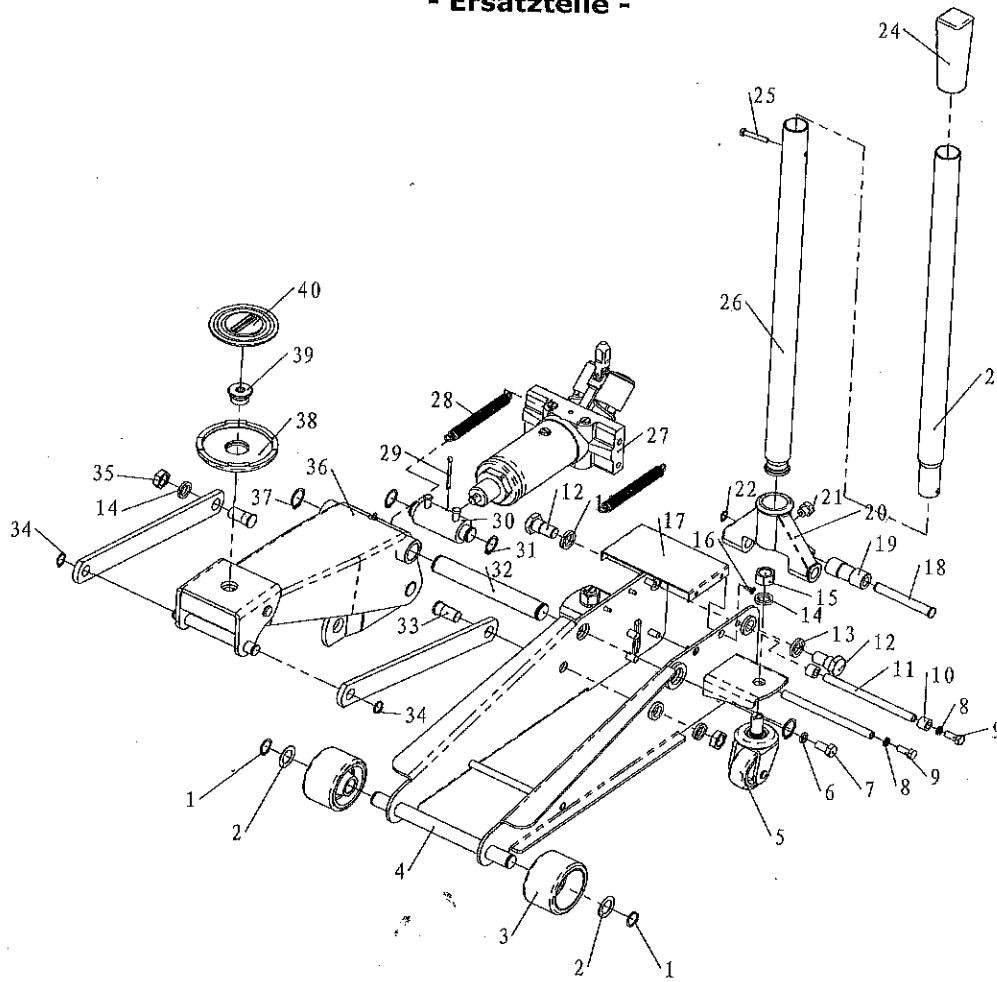

- Onderdelen -
 - Spare parts -
 - Pièces de rechange -
 - Ersatzteile -

Y420330

Part	Description	Qty	Part	Description	Qty
Y420330-1	Retaining Ring	2	Y420330-21	Set Screw	1
Y420330-2	Washer	2	Y420330-22	Retaining Ring	1
Y420330-3	Front Wheel	2	Y420330-23	Upper Handle	1
Y420330-4	Frame	1	Y420330-24	Handle Cover	1
Y420330-5	Rear Caster Assembly	2	Y420330-25	Screw	1
Y420330-6	Washer	4	Y420330-26	Lower Handle	1
Y420330-7	Screw	4	Y420330-27	Hydraulic Unit	1
Y420330-8	Washer	4	Y420330-28	Spring	2
Y420330-9	Screw	4	Y420330-29	Pin	1
Y420330-10	Rubber Bumper	2	Y420330-30	Hydraulic Adaptor	1
Y420330-11	Tie Rod	2	Y420330-31	Retaining Ring	2
Y420330-12	Bolt	2	Y420330-32	Lift Arm Shaft	1
Y420330-13	Washer	2	Y420330-33	Bolt	2
Y420330-14	Washer	4	Y420330-34	Retaining Ring	2
Y420330-15	Nut	2	Y420330-35	Nut	2
Y420330-16	Screw	4	Y420330-36	Lift Arm Assembly	1
Y420330-17	Cover Plate	1	Y420330-37	Retaining Ring	2
Y420330-18	Shaft	1	Y420330-38	Saddle	1
Y420330-19	Handle Socket Roller	1	Y420330-39	Saddle Screw	1
Y420330-20	Handle Socket	1	Y420330-40	Rubber Saddle Pad	1