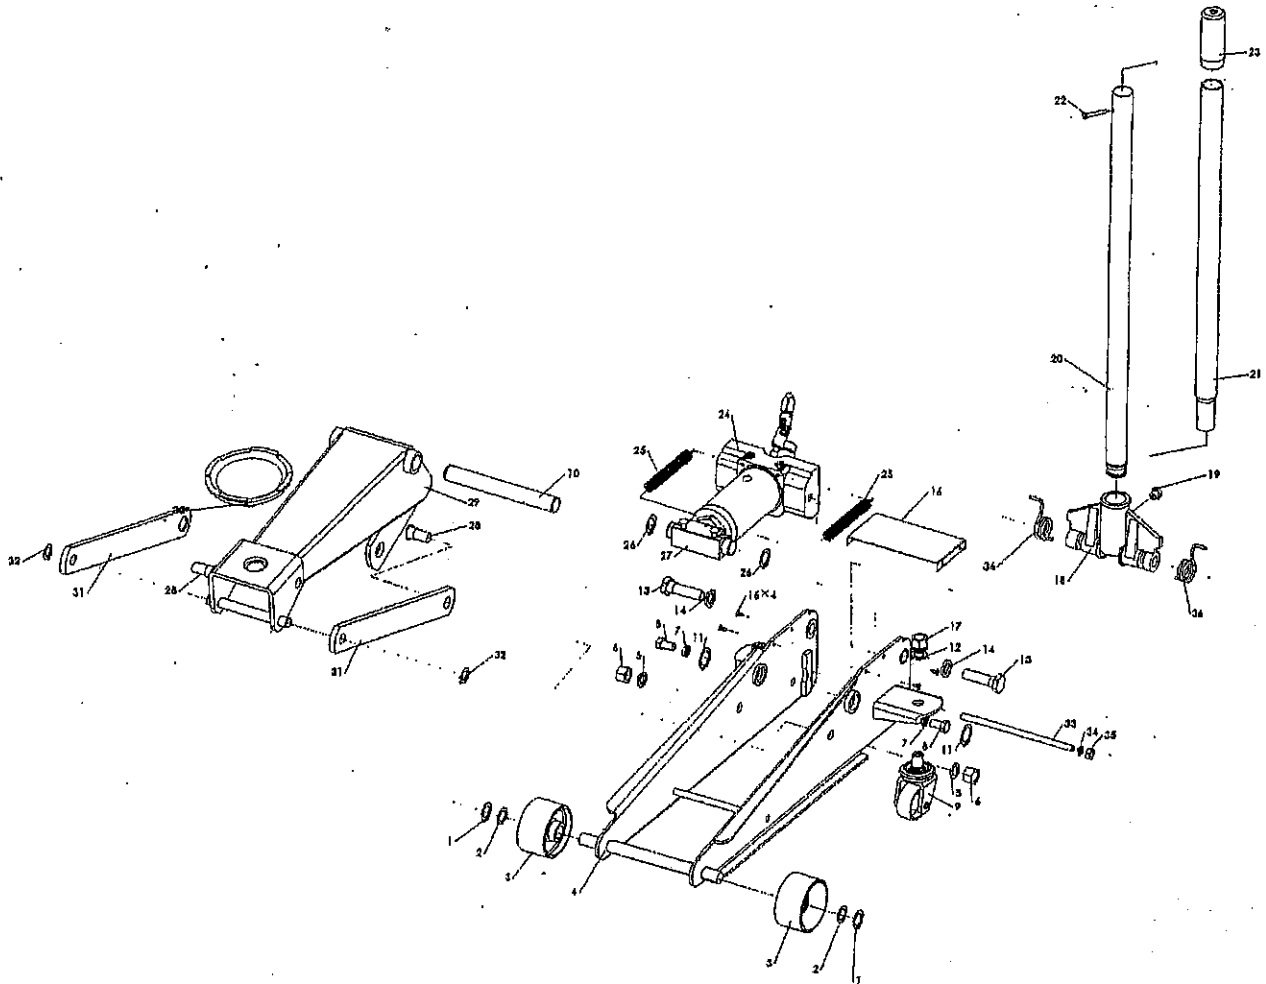

3 for

Spare Part List

Model No. Y420302

Pos.	Art. No.	Description	Pos.	Art. No.	Description
1	Y420302-1	Retaining Ring	20	Y420302-20	Lower Handle
2	Y420302-2	Washer	21	Y420302-21	Upper Handle
3	Y420302-3	Wheel	22	Y420302-22	Bolt M6x35
4	Y420302-4	Side Plate Assy.	23	Y420302-23	Top Cover
5	Y420302-5	Washer	24	Y420302-24	Power Unit Assy
6	Y420302-6	Nut M16	25	Y420302-25	Spring
7	Y420302-7	Spring Washer	26	Y420302-26	Retaining Ring
8	Y420302-8	Bolt M12x20	27	Y420302-27	Block Linkage
9	Y420302-9	Rear Caster Assy.	28	Y420302-28	Bolt
10	Y420302-10	Shaft Arm	29	Y420302-29	Lifting Arm
11	Y420302-11	Retaining Ring	30	Y420302-30	Saddle
12	Y420302-12	Spring Washer	31	Y420302-31	Long Linkage
13	Y420302-13	Bolt	32	Y420302-32	Retaining Ring
14	Y420302-14	Spring Washer	33	Y420302-33	Pull Rod
15	Y420302-15	Spring Washer	34	Y420302-34	Washer
16	Y420302-16	Cover	35	Y420302-35	Nut M12
17	Y420302-17	Nut M16	36	Y420302-36	Torsion Spring
18	Y420302-18	Handle Socket			
19	Y420302-19	Boit	RK	Y420302-RK	Repair Kit